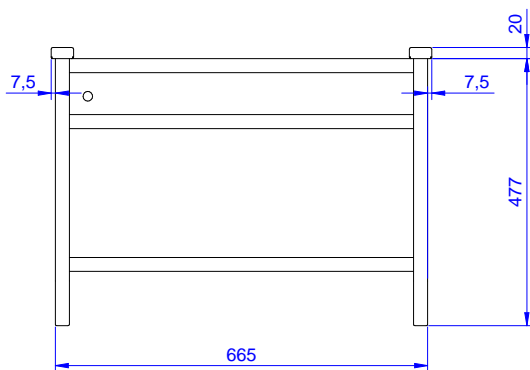

- Designed to transport 500x500 mm dishwashing baskets.

Construction

- Capacity: from 1 to 4 baskets (based on model).
- Square section frame 25x25 mm.
- 304 AISI stainless steel construction throughout.

Sustainability

- Fitted with bottom tray and drain hole.

864357 (DWWS1)

Wall mounted shelf for 1
basket 680mm

Short Form Specification

Item No. _____

Constructed in 304 AISI stainless steel. Square 25x25mm tubular frame. Fitted with bottom tray and drain hole. Designed for baskets 500x500mm.

APPROVAL: _____

Experience the Excellence
www.electroluxprofessional.com

Front

Side

Top

Key Information:

External dimensions, Width:	
864357 (DWWS1)	680 mm
External dimensions, Depth:	500 mm
External dimensions, Height:	700 mm
Net weight:	8 kg