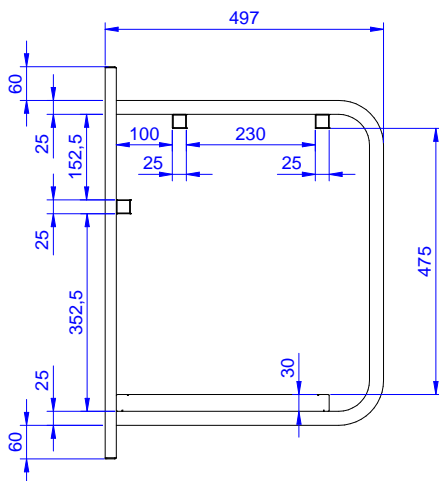

- Designed to transport 500x500 mm dishwashing baskets.

Construction

- Capacity: from 1 to 4 baskets (based on model).
- Square section frame 25x25 mm.
- 304 AISI stainless steel construction throughout.

Sustainability

- Fitted with bottom tray and drain hole.

864357 (DWWS1)

Wall mounted shelf for 1
basket 680mm

Short Form Specification

Item No. _____

Constructed in 304 AISI stainless steel. Square 25x25mm tubular frame. Fitted with bottom tray and drain hole. Designed for baskets 500x500mm.

APPROVAL: _____

Experience the Excellence
www.electroluxprofessional.com

Front

Side

Top

Key Information:

External dimensions, Width:	
864357 (DWWS1)	680 mm
External dimensions, Depth:	500 mm
External dimensions, Height:	700 mm
Net weight:	8 kg