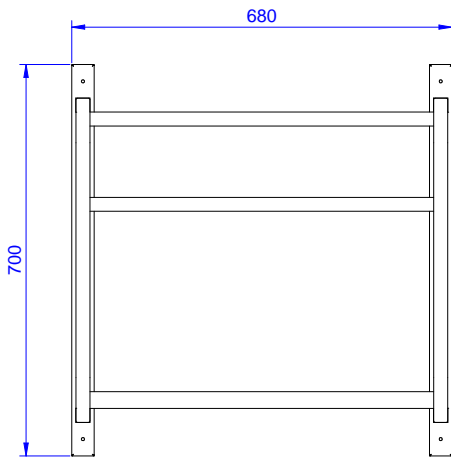

- Designed to transport 500x500 mm dishwashing baskets.

Construction

- Capacity: from 1 to 4 baskets (based on model).
- Square section frame 25x25 mm.
- 304 AISI stainless steel construction throughout.

Sustainability

- Fitted with bottom tray and drain hole.

864357 (DWWS1)

Wall mounted shelf for 1
basket 680mm

Short Form Specification

Item No. _____

Constructed in 304 AISI stainless steel. Square 25x25mm tubular frame. Fitted with bottom tray and drain hole. Designed for baskets 500x500mm.

APPROVAL: _____

Experience the Excellence
www.electroluxprofessional.com

Front

Side

Top

Key Information:

External dimensions, Width:	
864357 (DWWS1)	680 mm
External dimensions, Depth:	500 mm
External dimensions, Height:	700 mm
Net weight:	8 kg